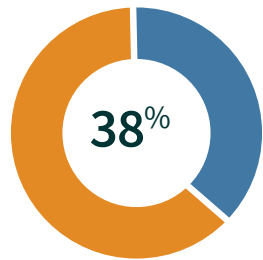

The largest, most trafficked, HVACR forum with **OVER 1.1 MILLION PAGE VIEWS AND 377K+ UNIQUE VISITORS** each month and a community of over **229K REGISTERED MEMBERS**. Managed by a key team of moderators that understand the real time needs of HVACR professionals and the importance of getting quick, accurate responses to service, products and business related questions.