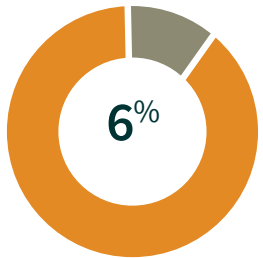

HVACR Engineer