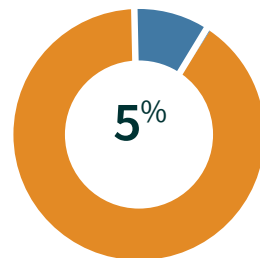

Facility Manager

HVAC Talk forums users[*]

Top categories of professional users

Sponsorship Opportunities

HVAC Talk website

300x250 and 728x90 display advertising.

Manufacturer's Corner

Join the conversation and engage with the HVAC Talk community through an exclusive sponsored forum. HVAC Talk users are seeking peer reviews, technical HVACR know how and the latest information regarding your products and solutions.

Drive engagement with your brand through this one of a kind Content Marketing Sponsorship that includes:

- + Your own discussion thread category for your company.
- + Work with HVAC Talk moderators and community leaders.
- + Receive notifications, respond to threads, engage with users.
- + Benefit from traffic driving promotions and create brand awareness.